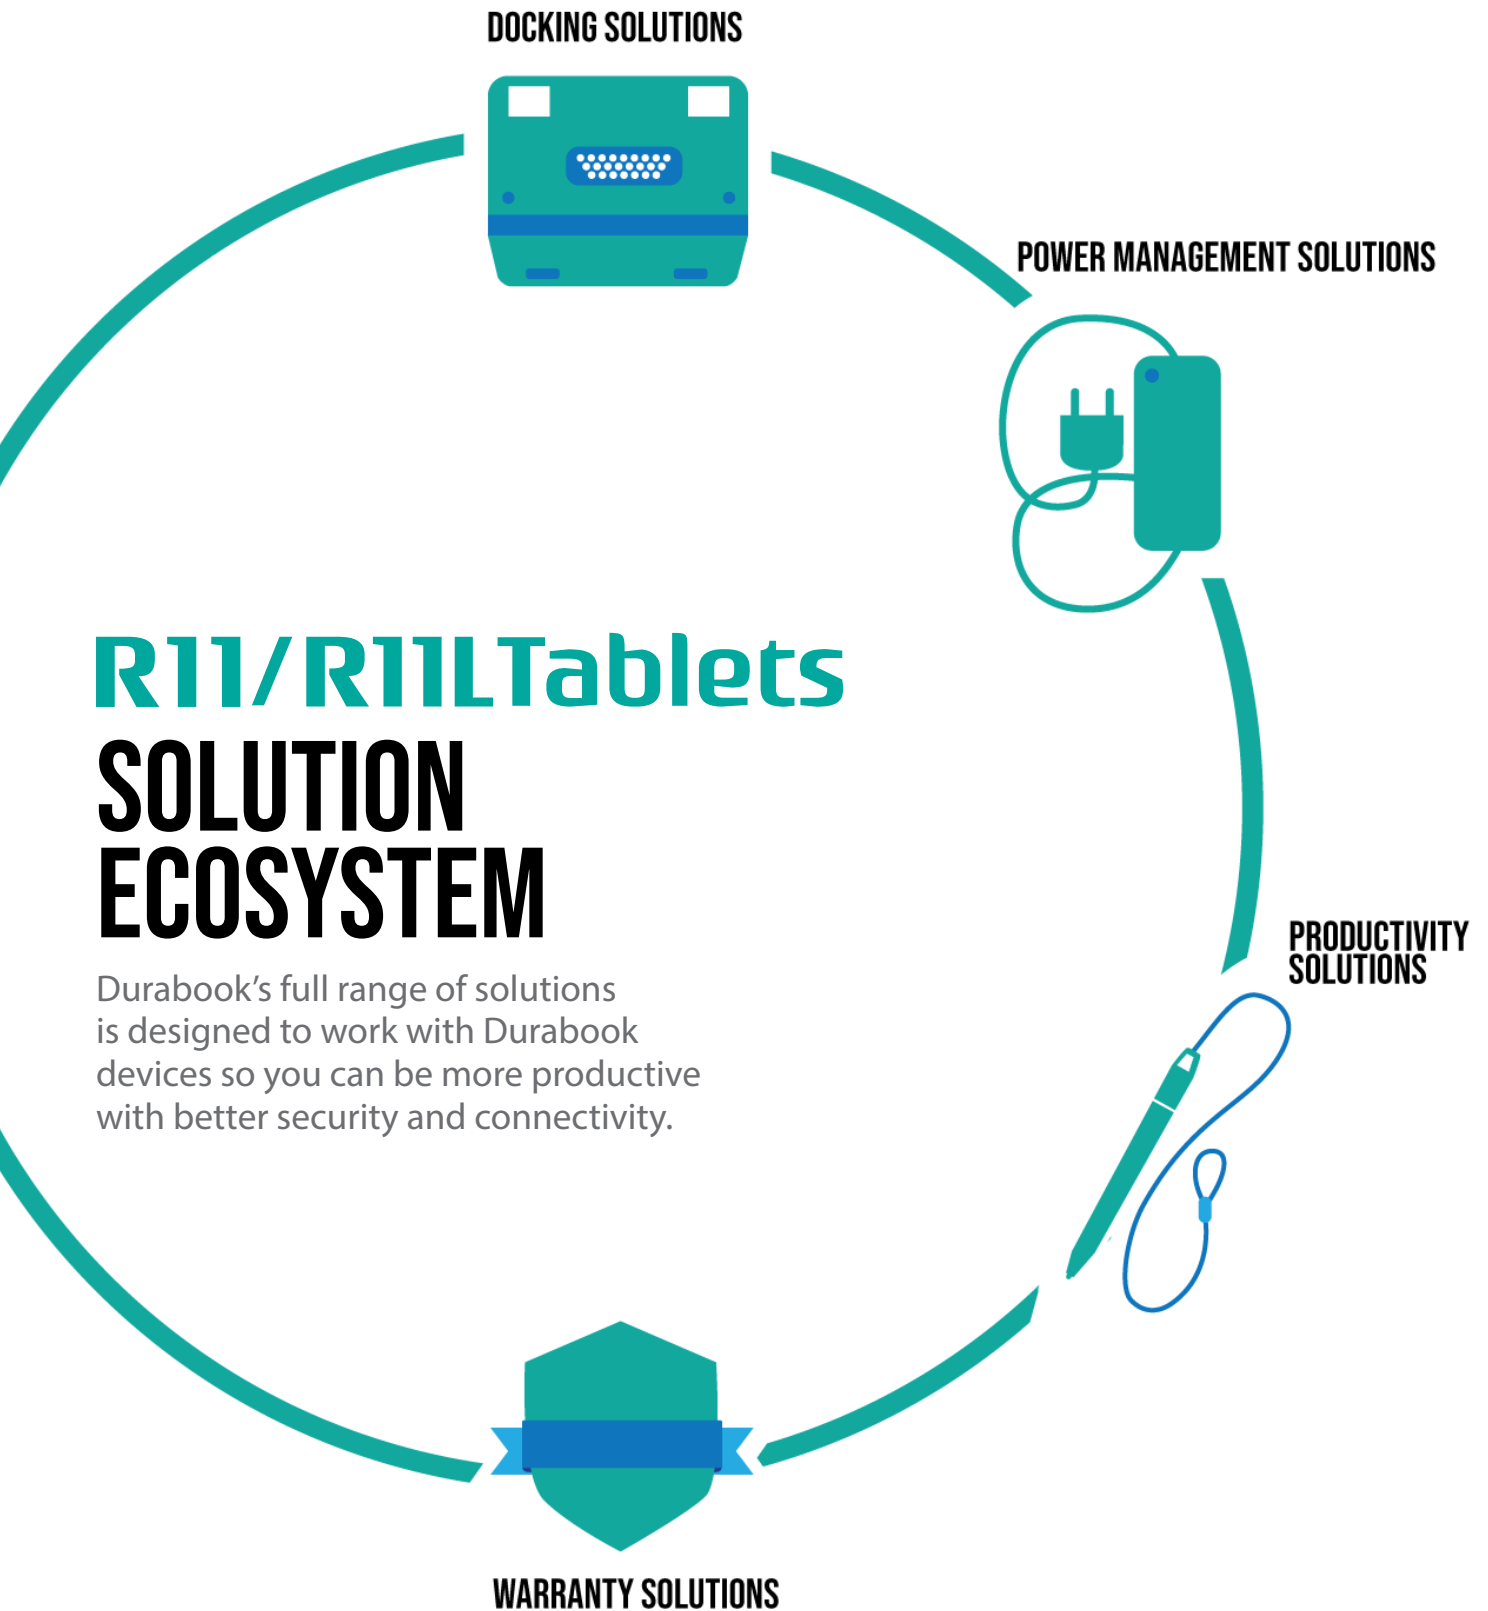

R11/R11L TABLETS SOLUTION ECOSYSTEM

All accessories in the guide are fully tested in-house and in the Durabook factory by Durabook Engineers.